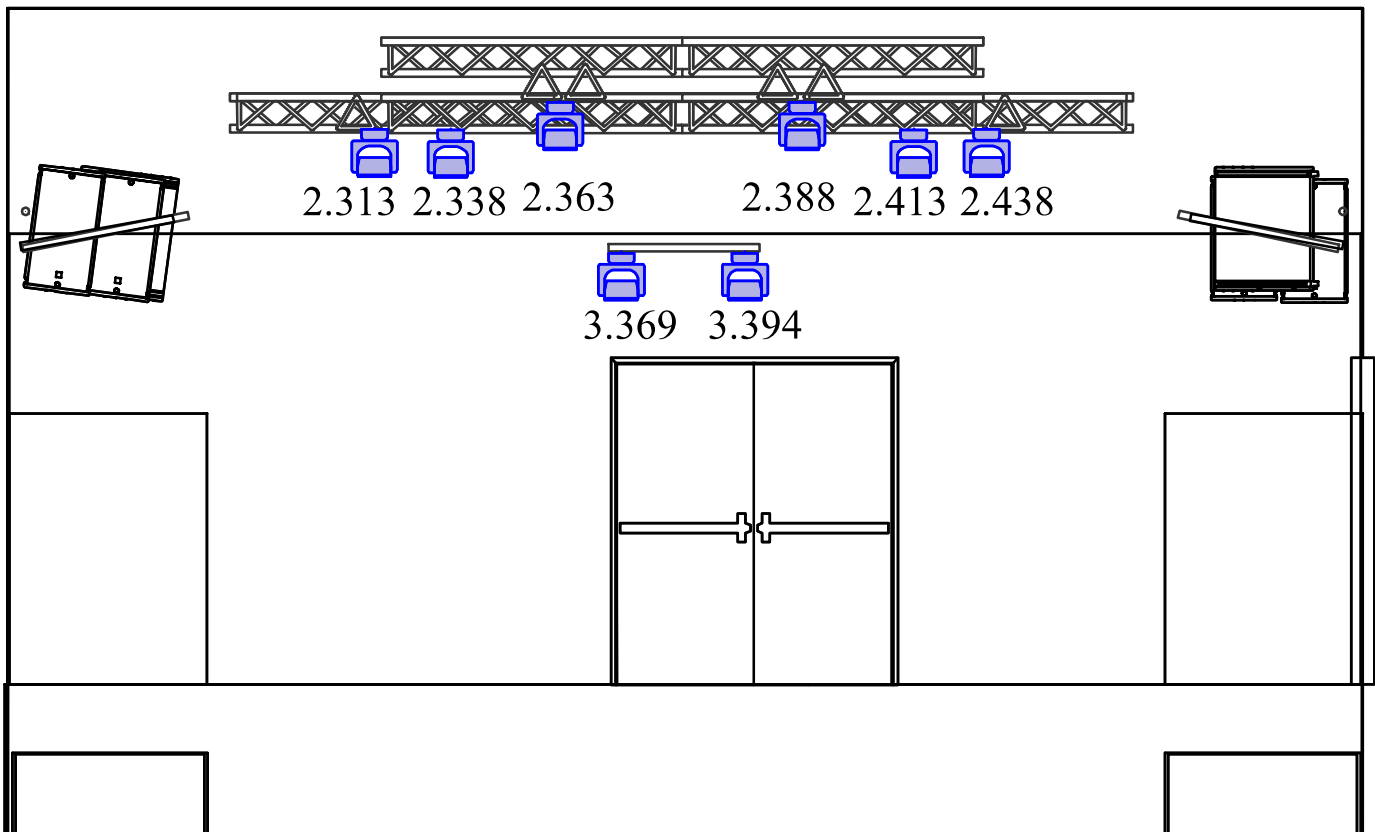

Guest light control

MOVING + ATOMIC

Symbole	Nom	Compte	Notes
	Alpha Spot HPE 575	8	Mode extended / rain off / vect off
	Atomic 3000	1	Mode 4 channels
	PR XL 250	3	10 Channels
	Robe MegaPointe	8	MODE 1

WASH