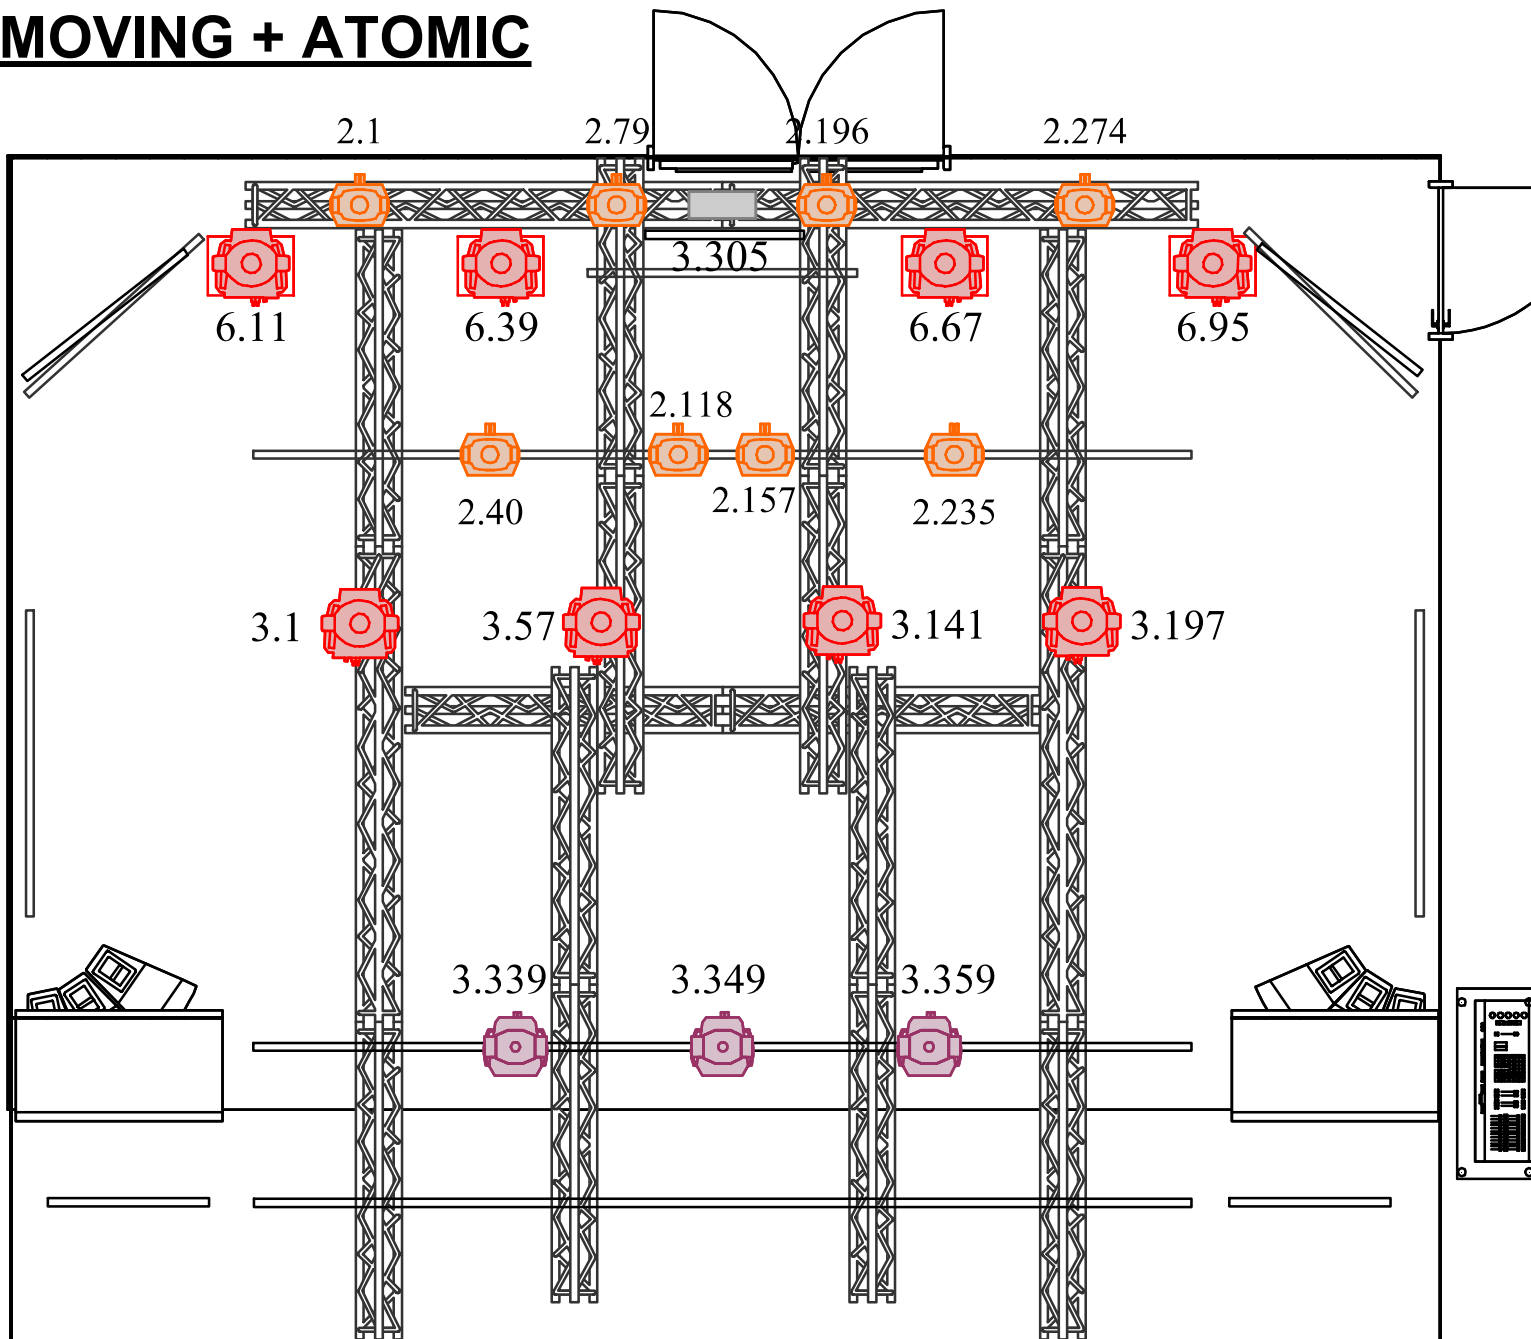

Switch Network

ETH0 2.0.0.2

Media Server
Resolume
MadMapper

2x cat6

ETH0 192.168.0.31
ETH1 2.0.0.1

Local light control
Ma 2 UltraLight

2x cat6

ETH0 2.0.0.20

Guest light control

MOVING + ATOMIC

Symbole	Nom	Compte	Notes
	Alpha Spot HPE 575	8	Mode extended / rain off / vect off
	Atomic 3000	1	Mode 4 channels
	PR XL 250	3	10 Channels
	Robe MegaPointe	8	MODE 1

WASH