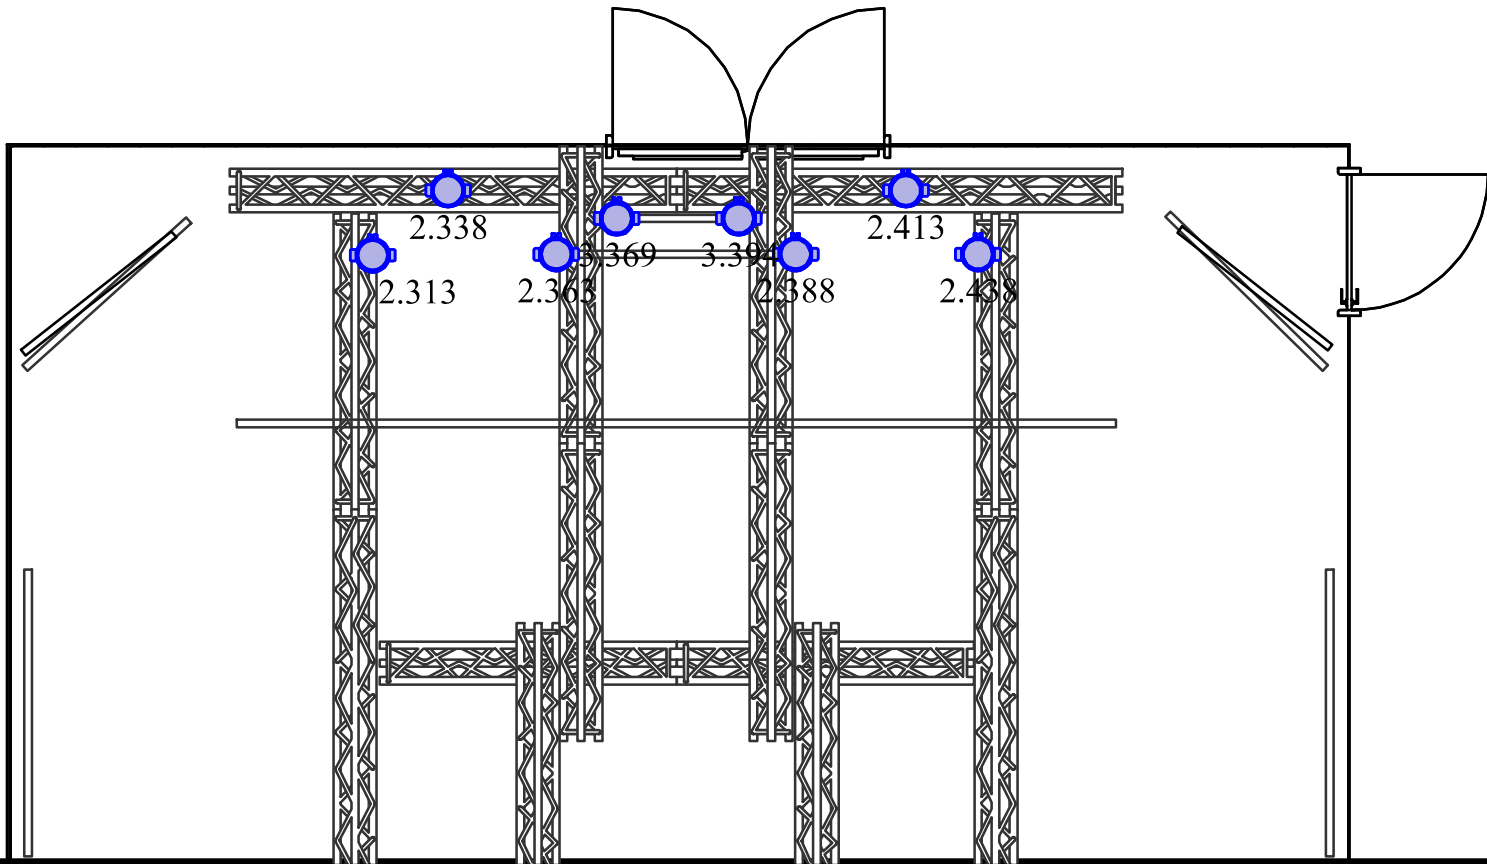

Guest light control

MOVING + ATOMIC

Symbole	Nom	Compte	Notes
	Alpha Spot HPE 575	8	Mode extended / rain off / vect off
	Atomic 3000	1	Mode 4 channels
	PR XL 250	3	10 Channels
	Robe MegaPointe	8	MODE 1

WASH